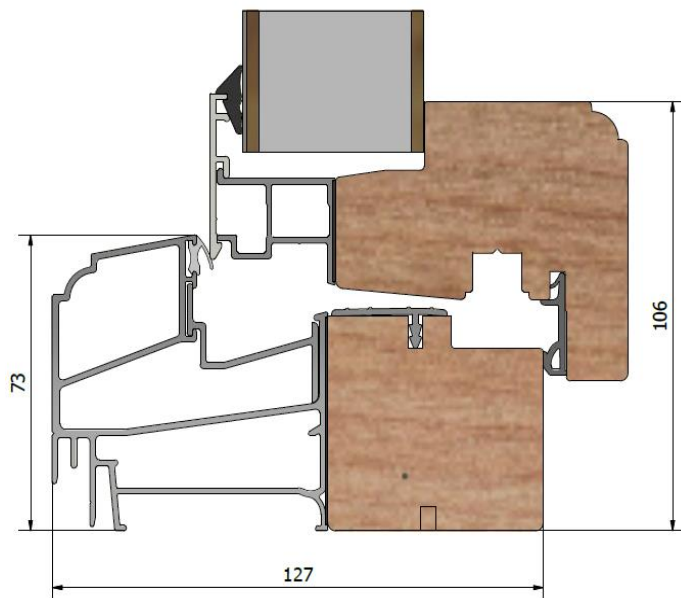

Epok LID1273

Inward opening door, tripple glazed

Product Facts

With insulated panel

Fully glazed

With sash transom

Weep hole

| | |
|----------------------------|---------------------|
| Frame depth (mm) | 127 |
| Sound reduction R_w (dB) | 33 – 46 |
| U-value (W/m^2K) | 0,9 - 1,3 |
| Surface finish | Optional RAL or NCS |
| Weep holes | Hidden or Visible |
| Opening | Inward |
| Hinges | Bolt-hinges |